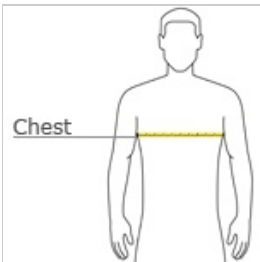

front

back

**HOW TO MEASURE**

**CHEST WIDTH**

Measure under the arm and around the fullest part of the chest with arms down, keeping tape horizontal.

**SIZE CHART**

	XS	S	M	L	XL	2XL	3XL	4XL
Chest	32-34	35-37	38-40	41-43	44-46	47-49	50-53	54-57